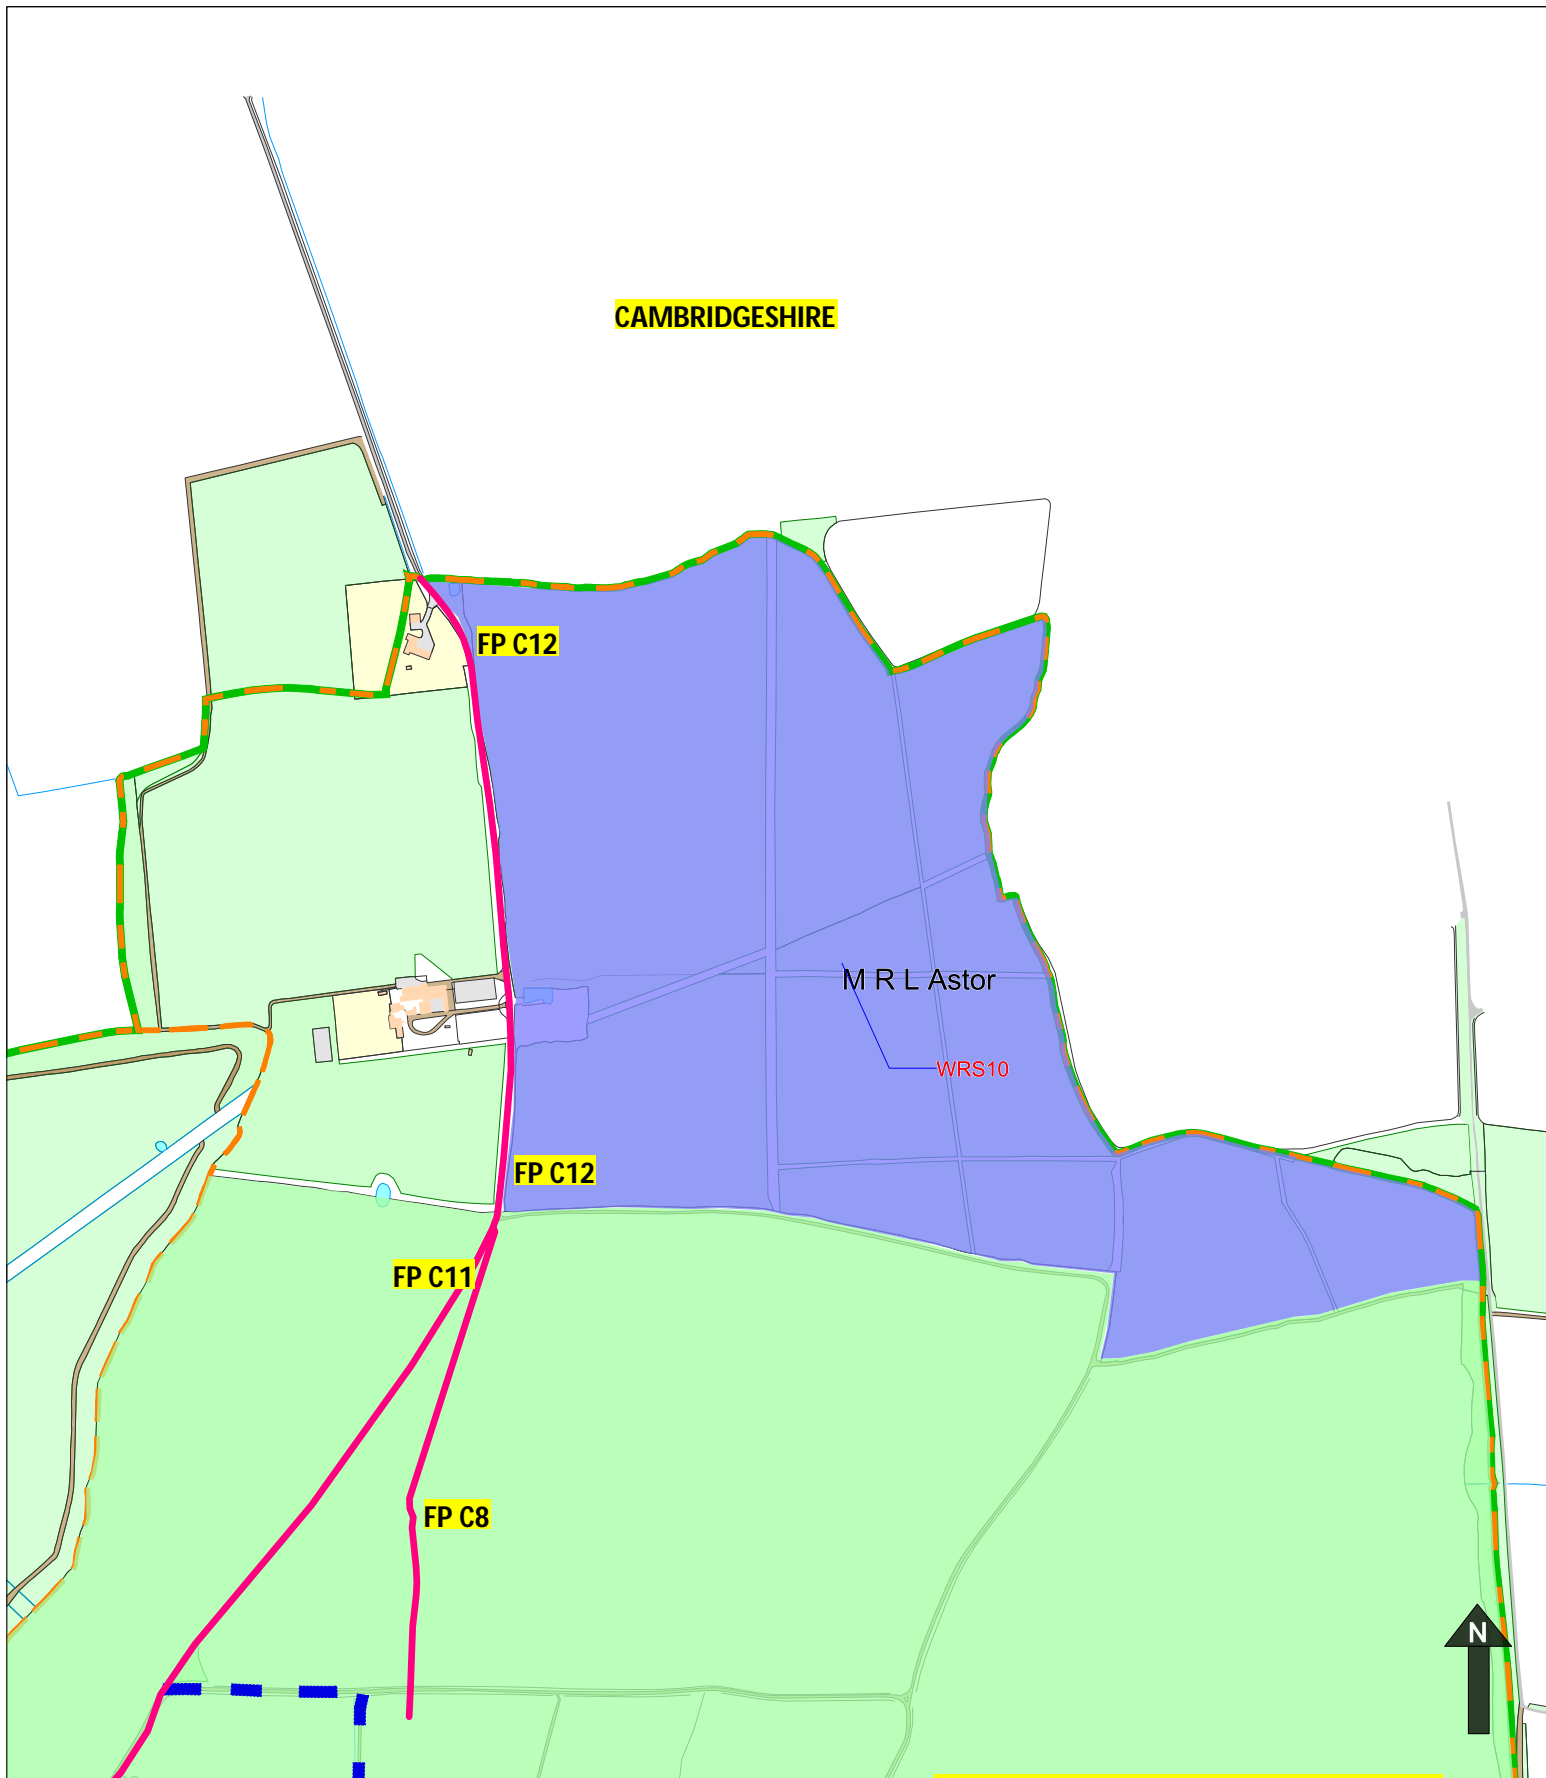

Mr & Mrs Astor - Hatley Park Estate

Section 31

Public Footpath

Byway Open to All Traffic

Public Bridleway

Parish Boundary

Produced by Central Bedfordshire Council
Based on Ordnance Survey Mapping
Crown Copyright. All rights reserved
OS Licence Number 100049029

Central Bedfordshire

Date : 23/02/2018

Scale 1:7500