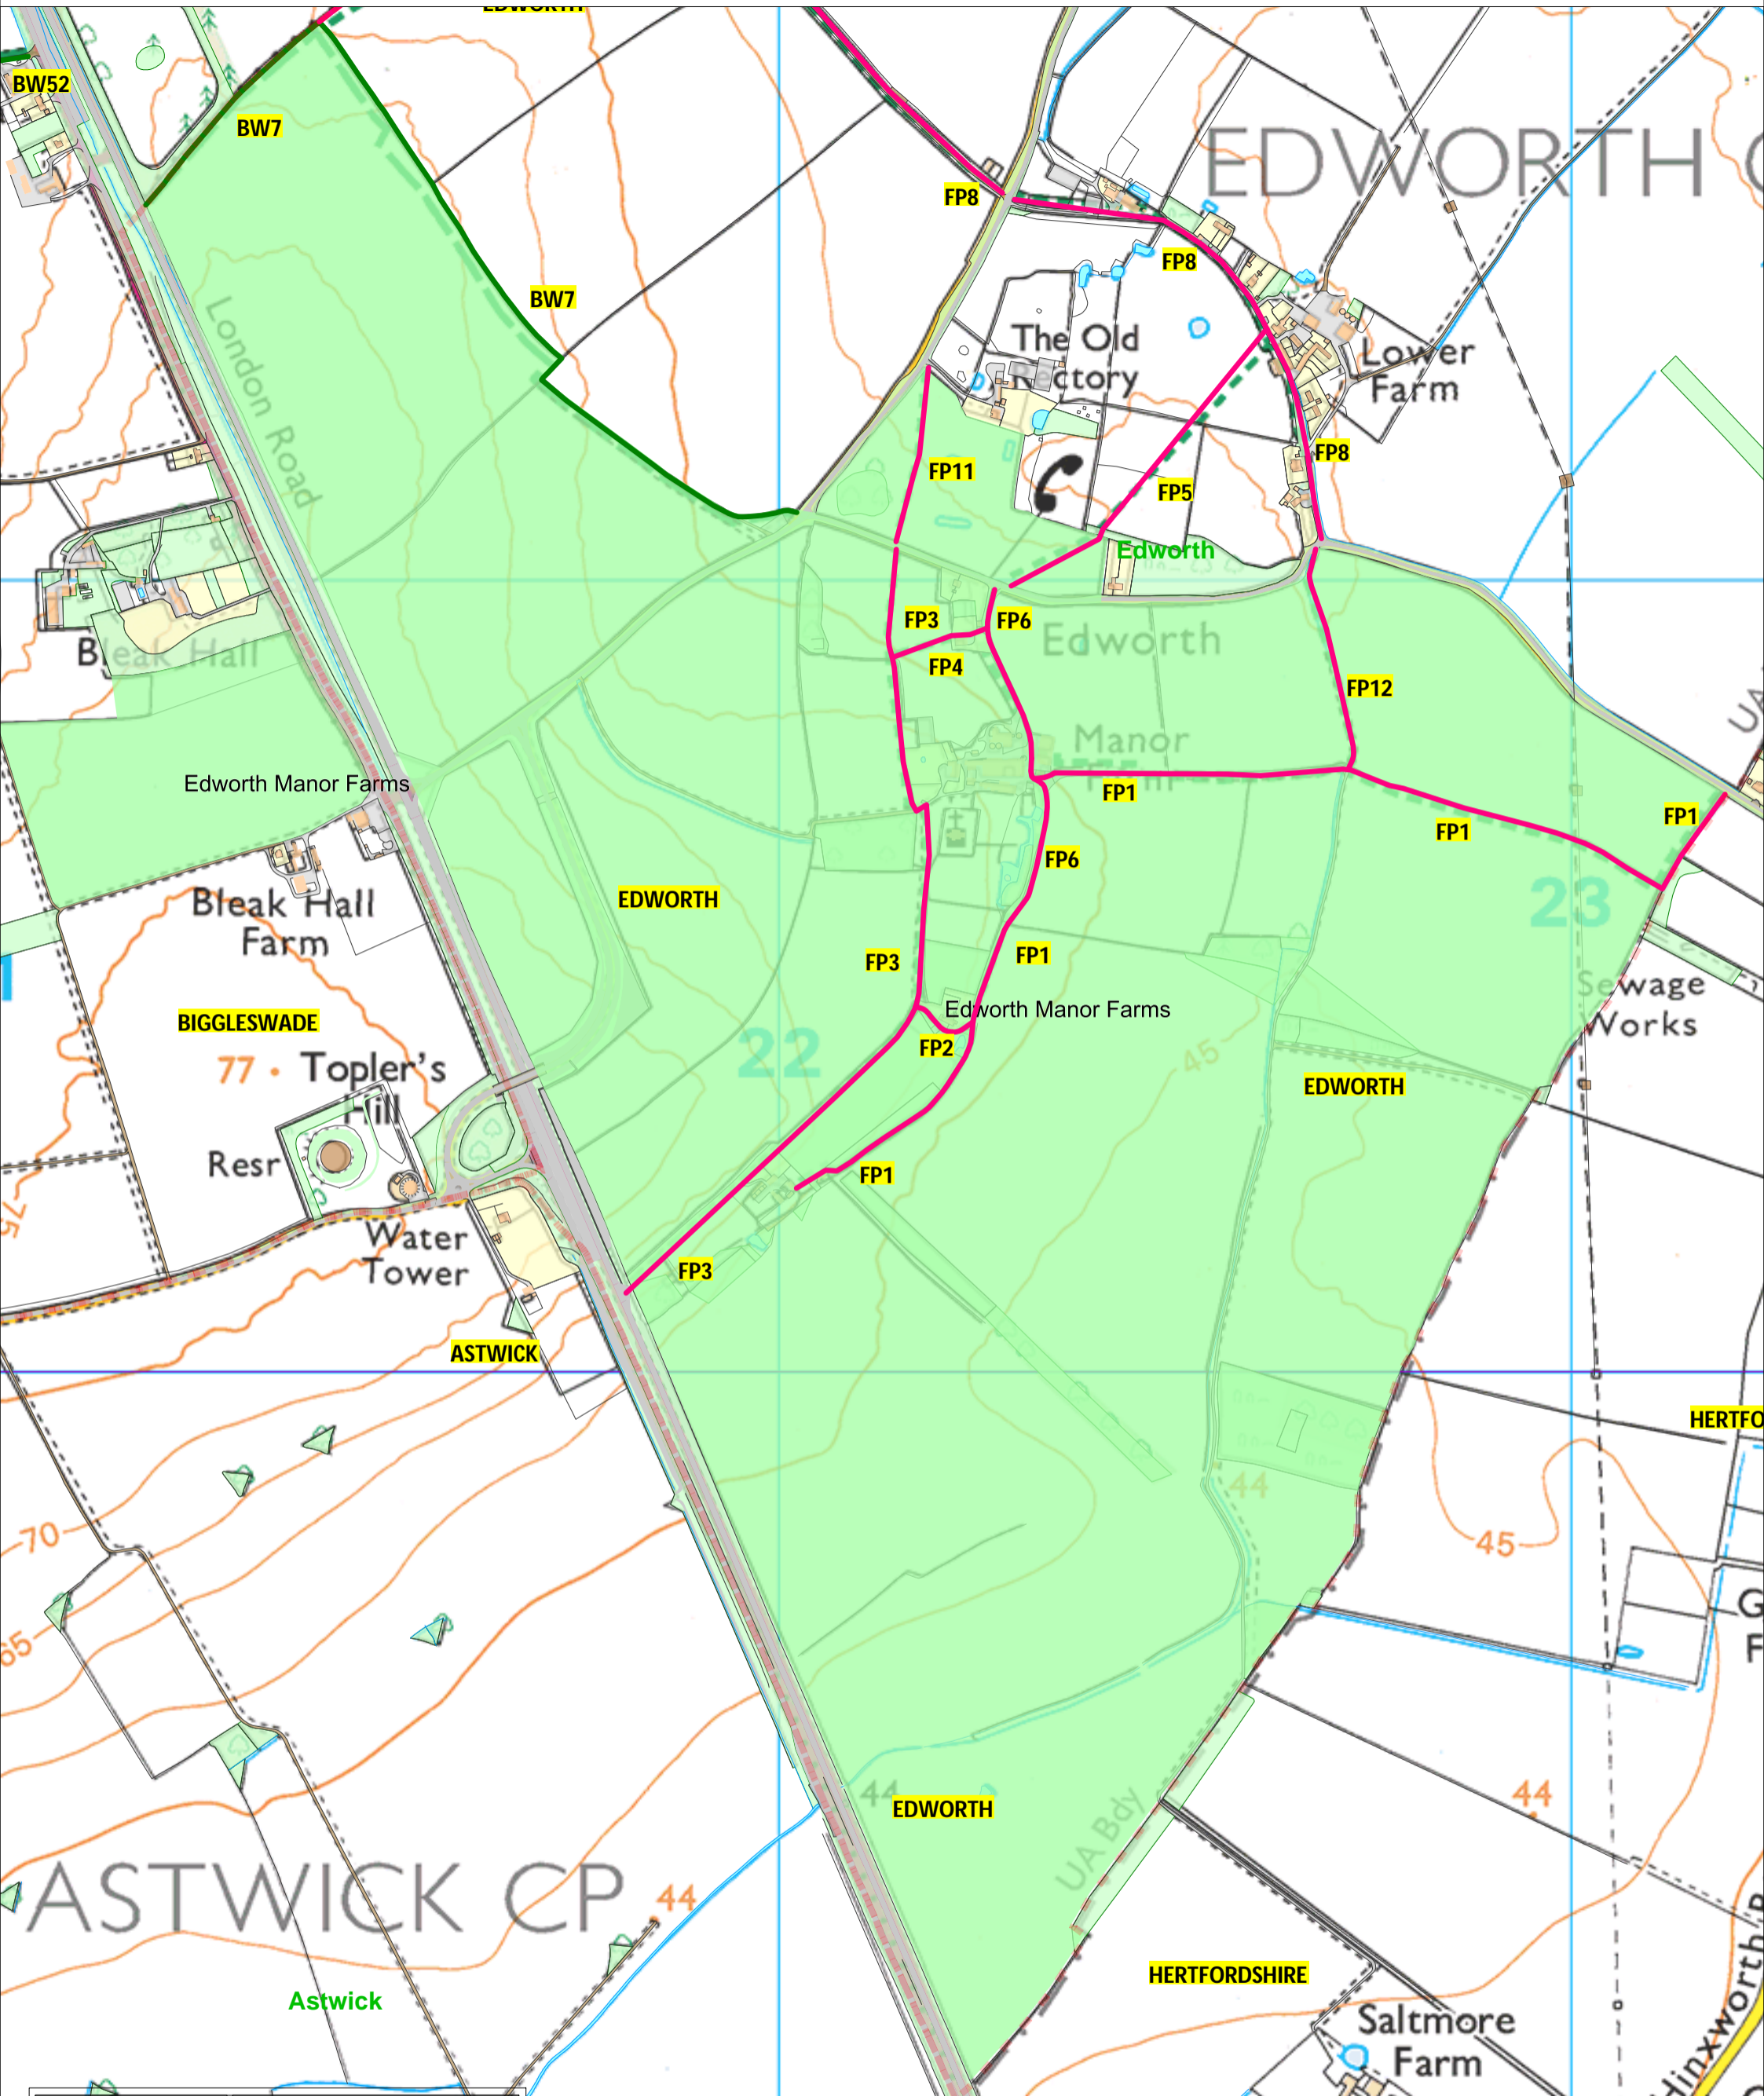

EDWORTH MANOR FARMS

Produced by	GABRIELLA FELLOWS
Draft 1	EDWORTH
Date: 23/12/2015	Scale: 1:7500

Produced by Central Bedfordshire Council
 Based on Ordnance Survey Mapping
 Crown Copyright. All rights reserved
 OS Licence Number 100049029

Public Footpath **Public Bridleway** **Byway Open to All Traffic** **Parish Boundary**
   