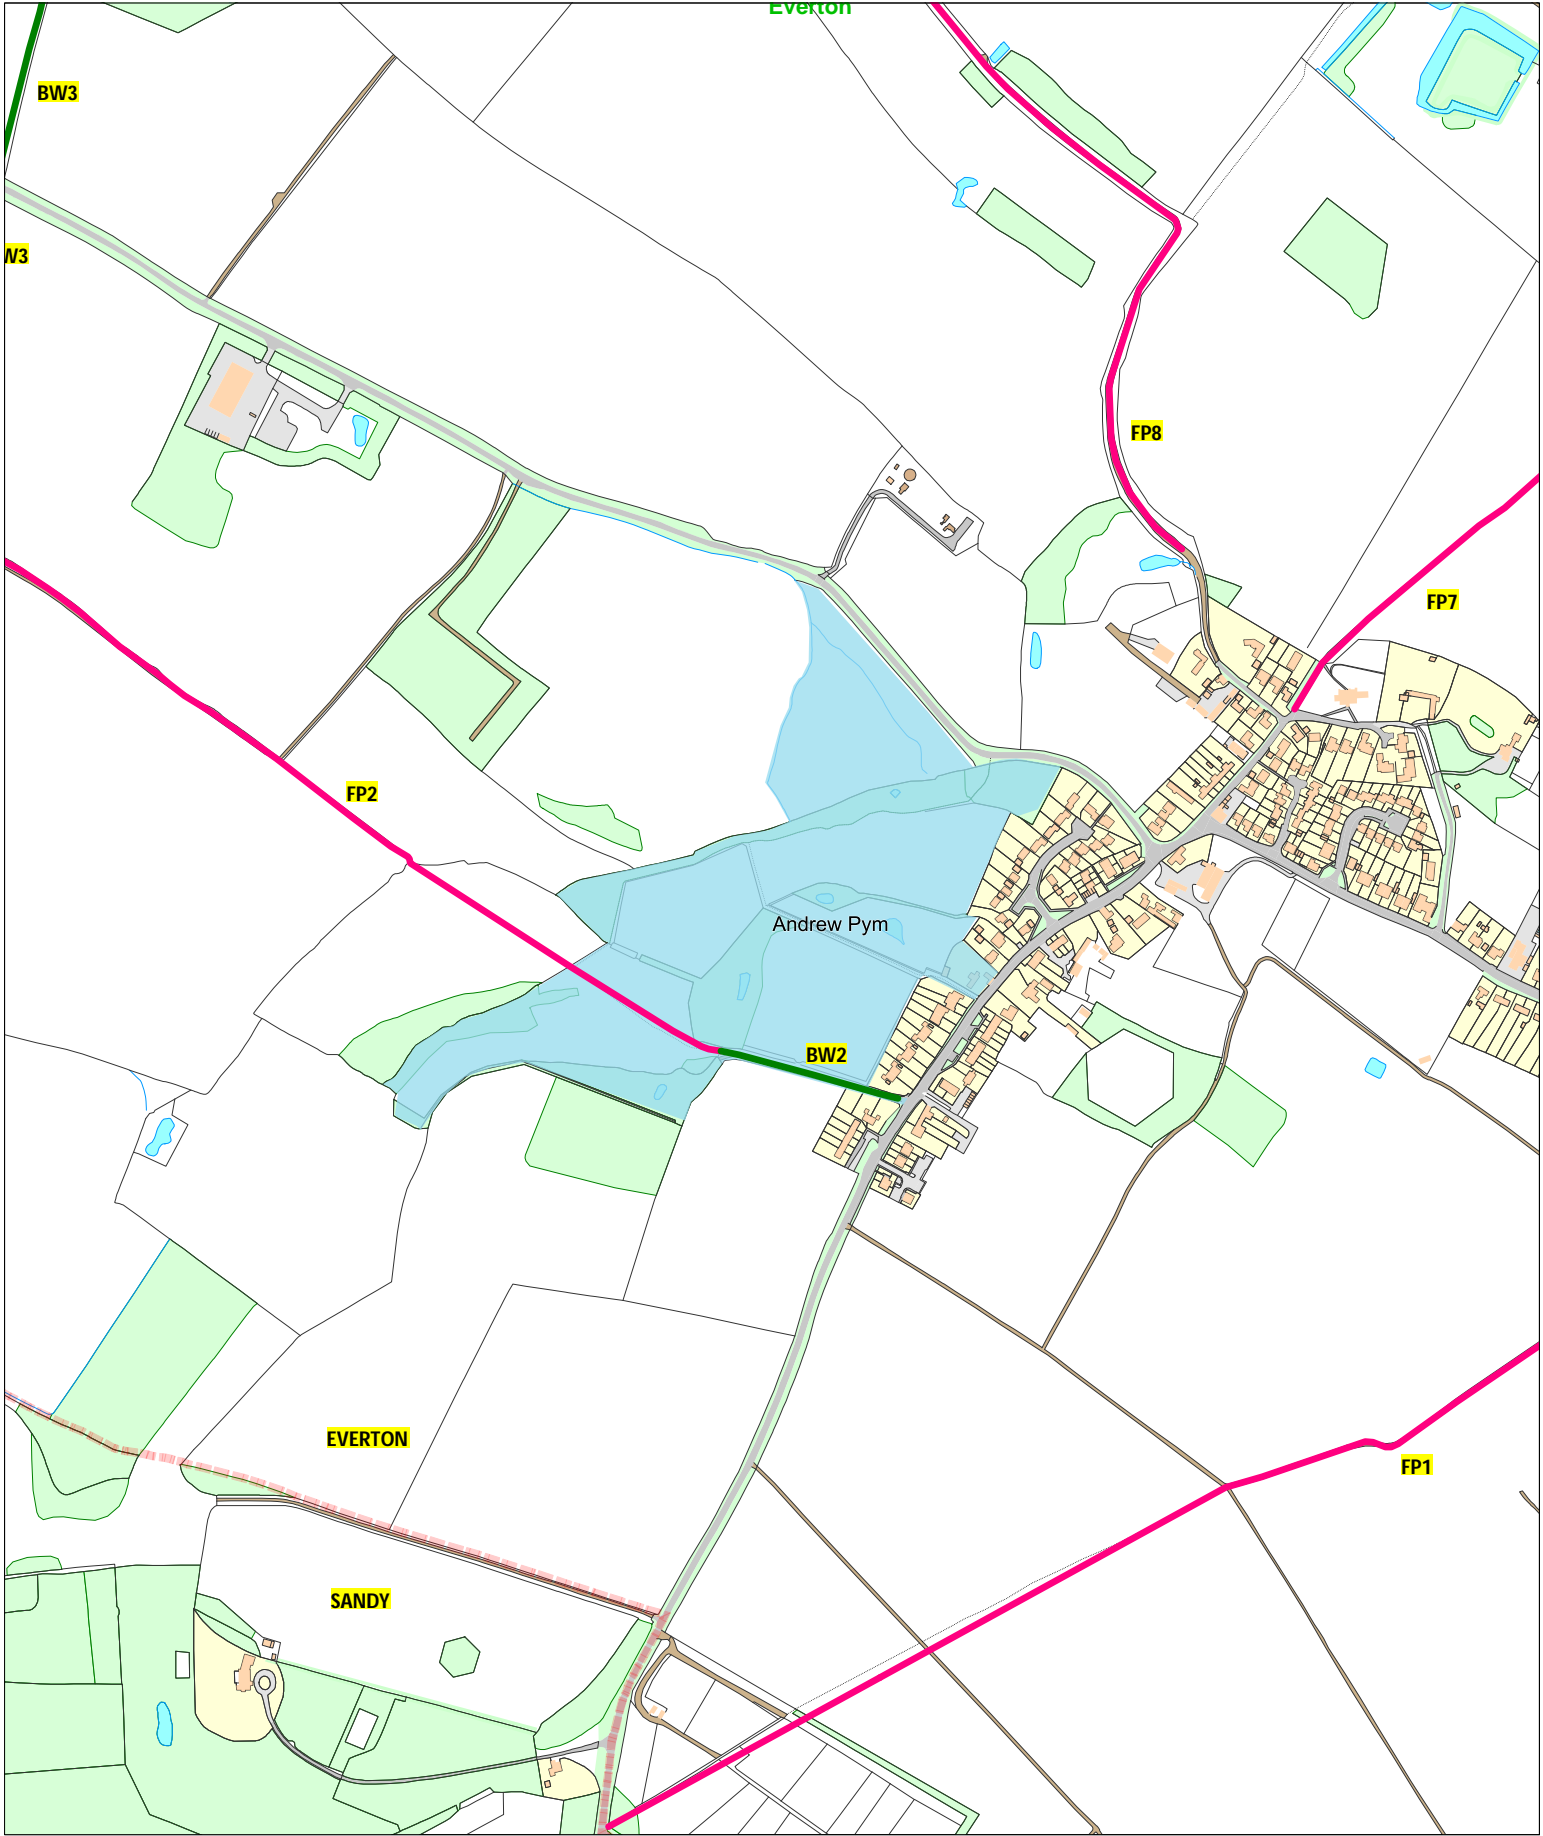

# ANDREW PYM - WARDEN FIELDS

Produced by	GABY FELLOWS
Draft 1	EVERTON
Date: 18/07/2016	Scale: 1:5000

Produced by Central Bedfordshire Council  
 Based on Ordnance Survey Mapping  
 Crown Copyright. All rights reserved  
 OS Licence Number 100049029

Public Footpath    Public Bridleway    Byway Open to All Traffic    Parish Boundary