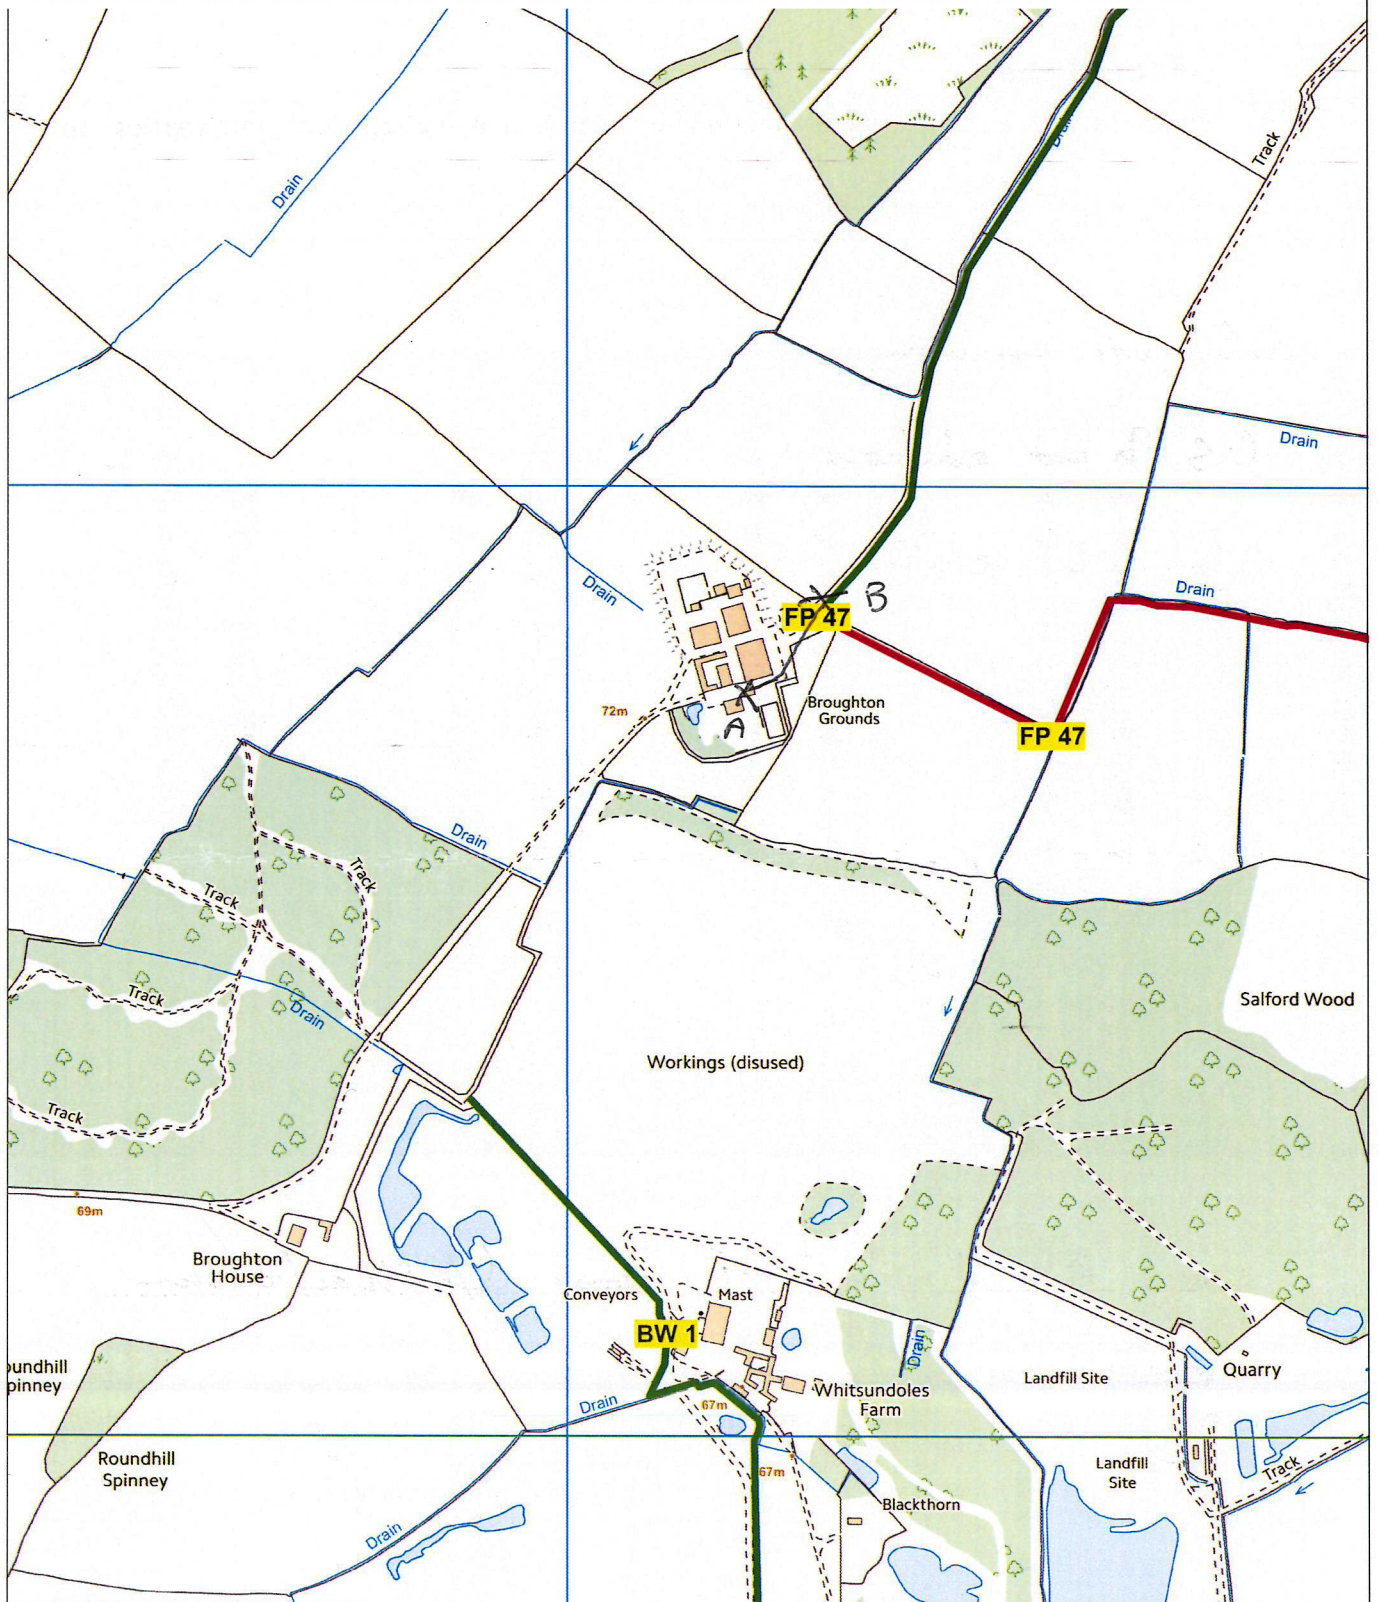

This copy has been made by or with the authority of **Central Bedfordshire Council's** Definitive Map Officer, pursuant to Section 47 of the Copyright, Designs and Patents Act 1988 ("the Act"). Unless the Act provides a relevant exception to copyright, the copy must not be copied without the prior permission of the copyright owner.

Date: 17 April 2015

1:7500

WCA81 - S.53

Claimed right of way at Broughton Grounds

© Crown Copyright and database right 2011.
Ordnance Survey 100049029.
Central Bedfordshire Council.