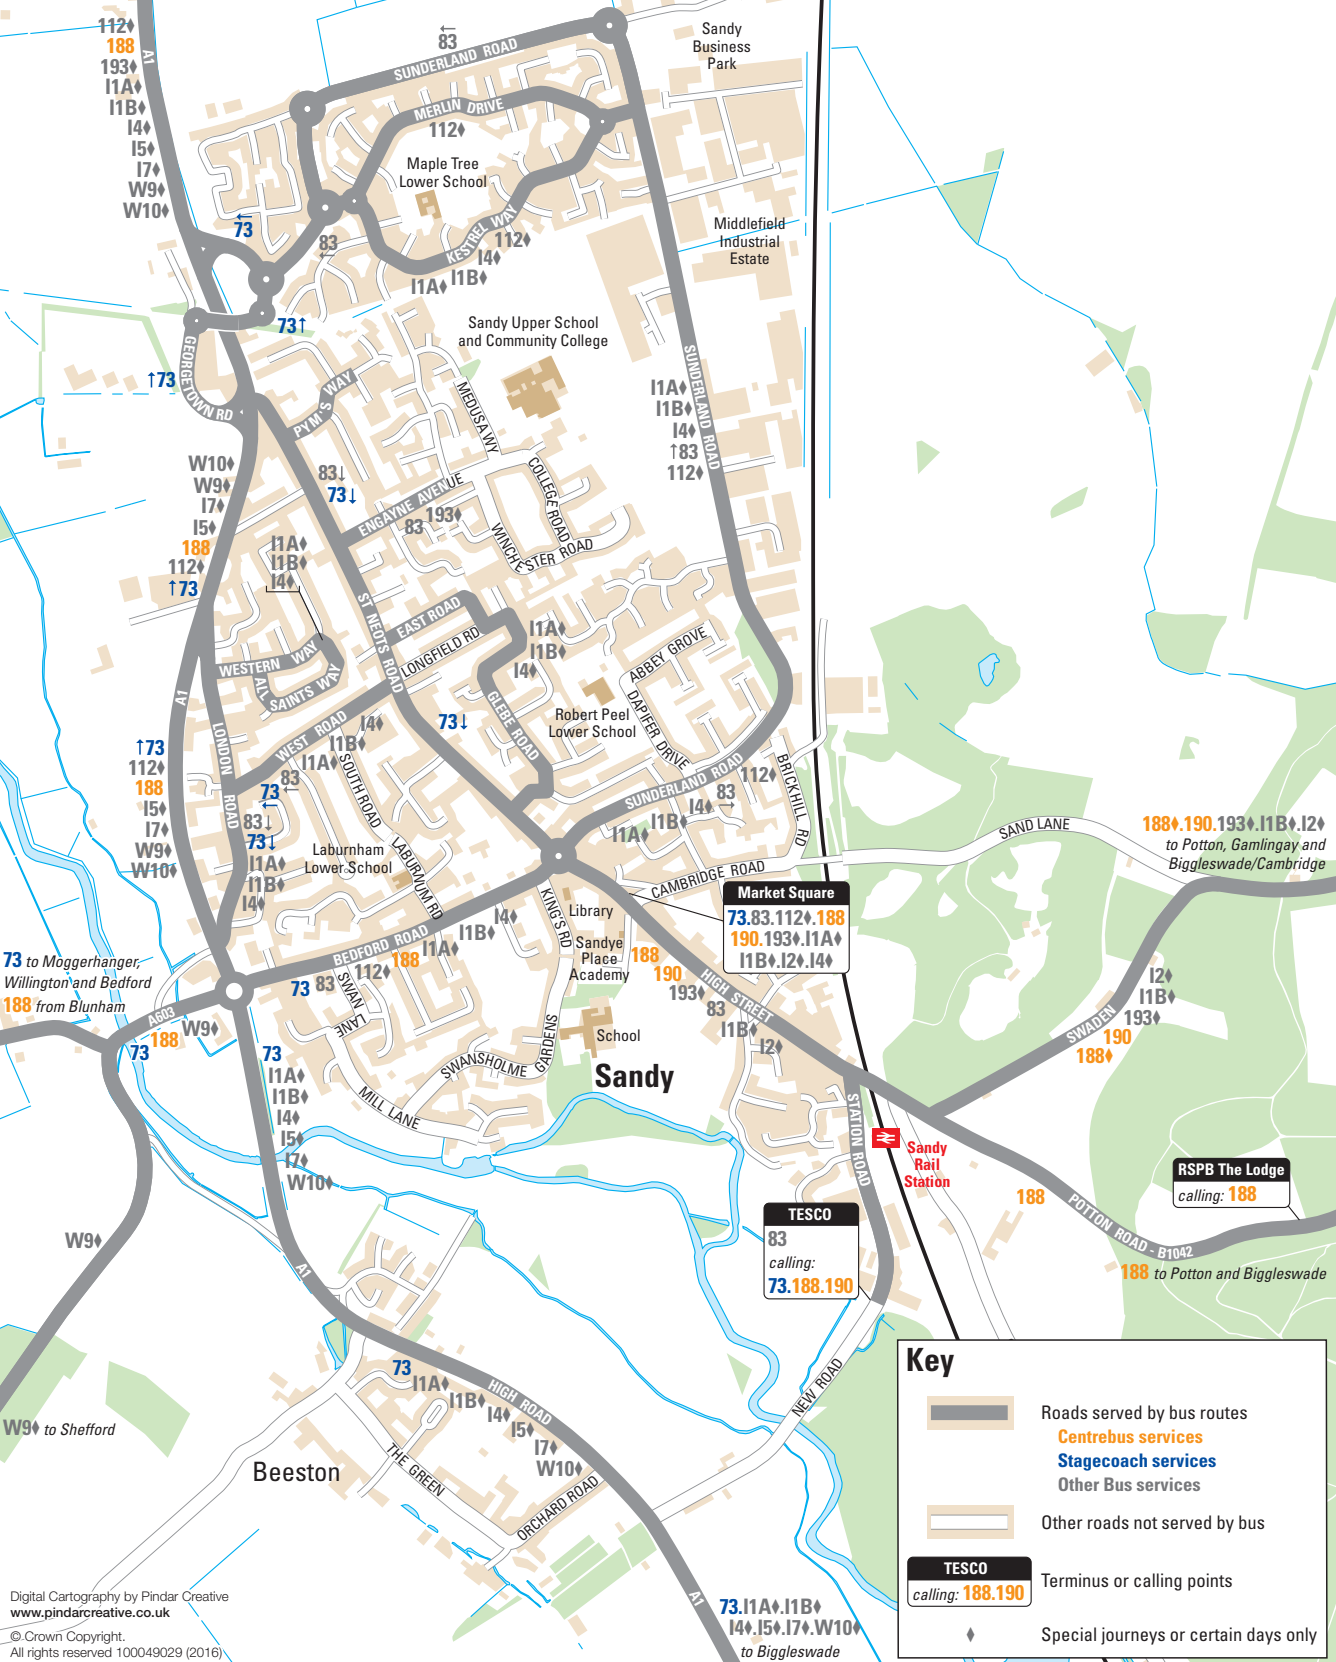

188 to Blunham
 11A, 11B, 14, 15, 17 to Tempsford
 112, 193 to Blunham, St Neots and Bedford
 W9, W10 to St Neots

Fallowfield

73 to Moggerhanger, Willington and Bedford
 188 from Blunham

W9 to Shefford

188, 190, 193, 11B, 12 to Potton, Gamlingay and Biggleswade/Cambridge

RSPB The Lodge
 calling: 188

Market Square
 73, 83, 112, 188
 190, 193, 11A
 11B, 12, 14

TESCO
 83
 calling:
 73, 188, 190

188 to Potton and Biggleswade

73, 11A, 11B, 14, 15, 17, W10 to Biggleswade

Key

- Roads served by bus routes
- Centrebus services
- Stagecoach services
- Other Bus services
- Other roads not served by bus
- TESCO
- calling: 188, 190
- Terminus or calling points
- Special journeys or certain days only