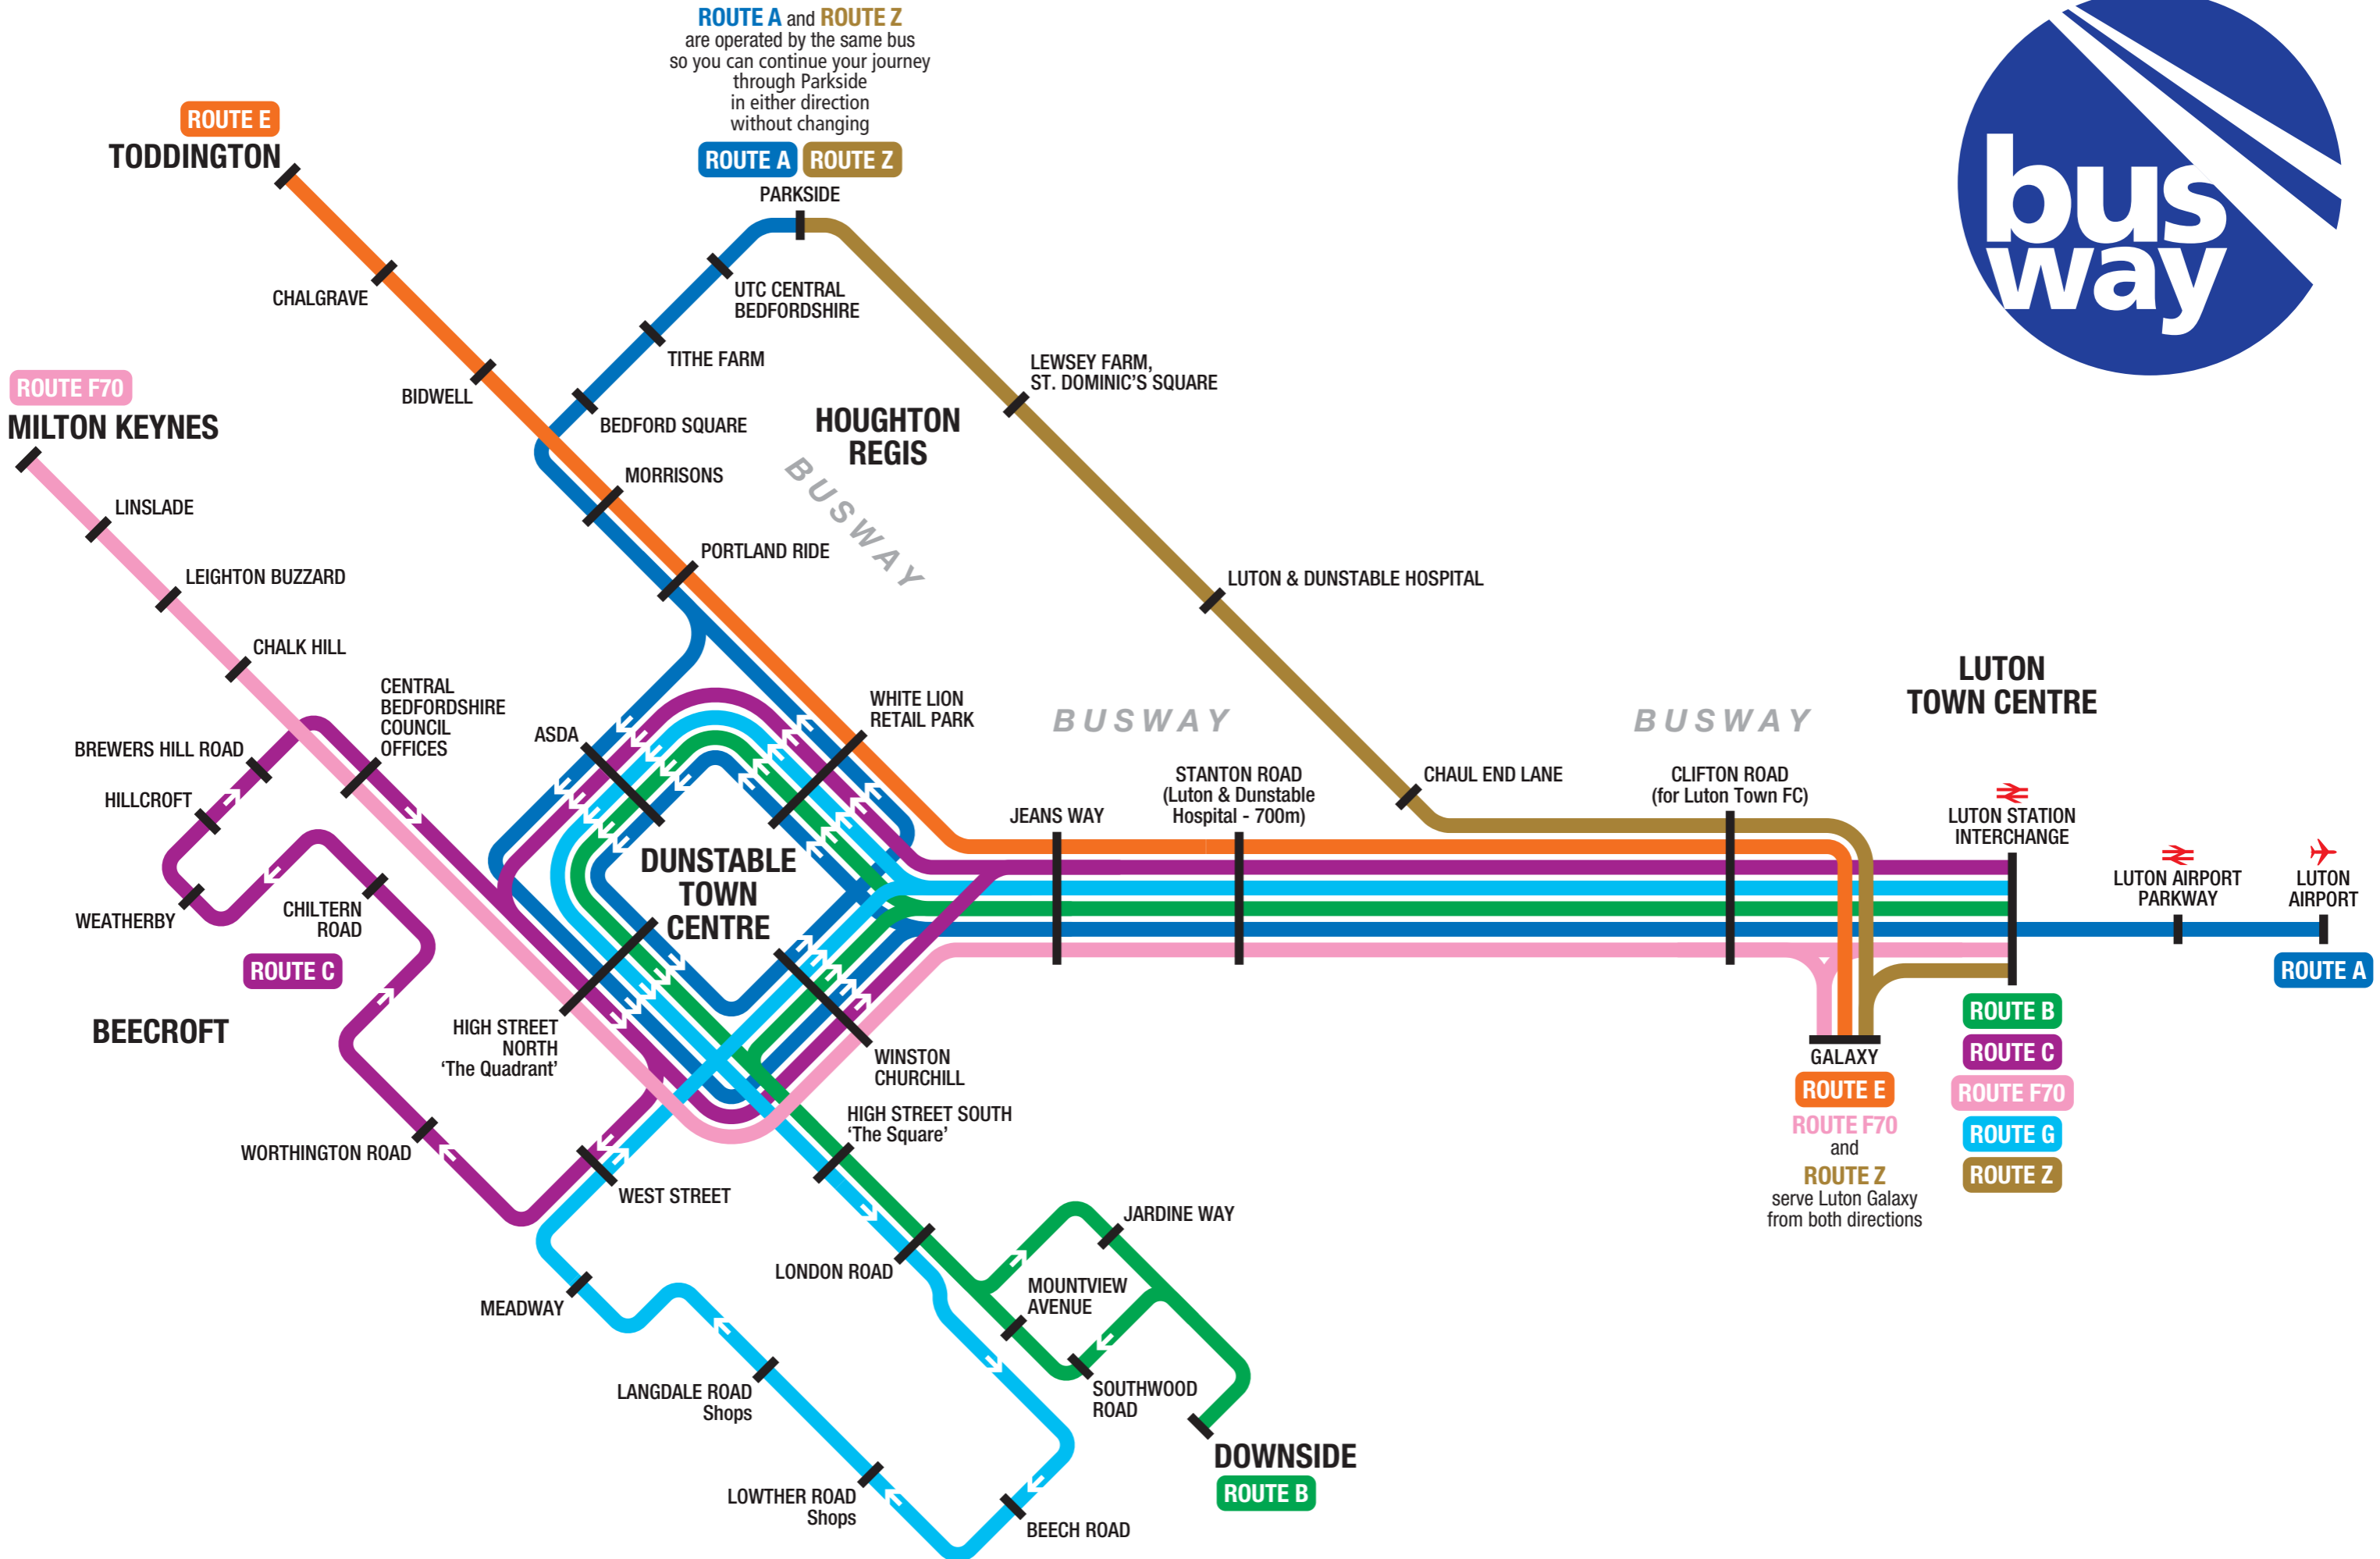

**ROUTE A** and **ROUTE Z**  
are operated by the same bus  
so you can continue your journey  
through Parkside  
in either direction  
without changing

- ROUTE B**
- ROUTE C**
- ROUTE F70**
- ROUTE G**
- ROUTE Z**

**ROUTE E**  
**ROUTE F70**  
and  
**ROUTE Z**  
serve Luton Galaxy  
from both directions

**ROUTE A**

**ROUTE B**

**ROUTE C**

**ROUTE E**

**ROUTE F70**

**ROUTE A** **ROUTE Z**