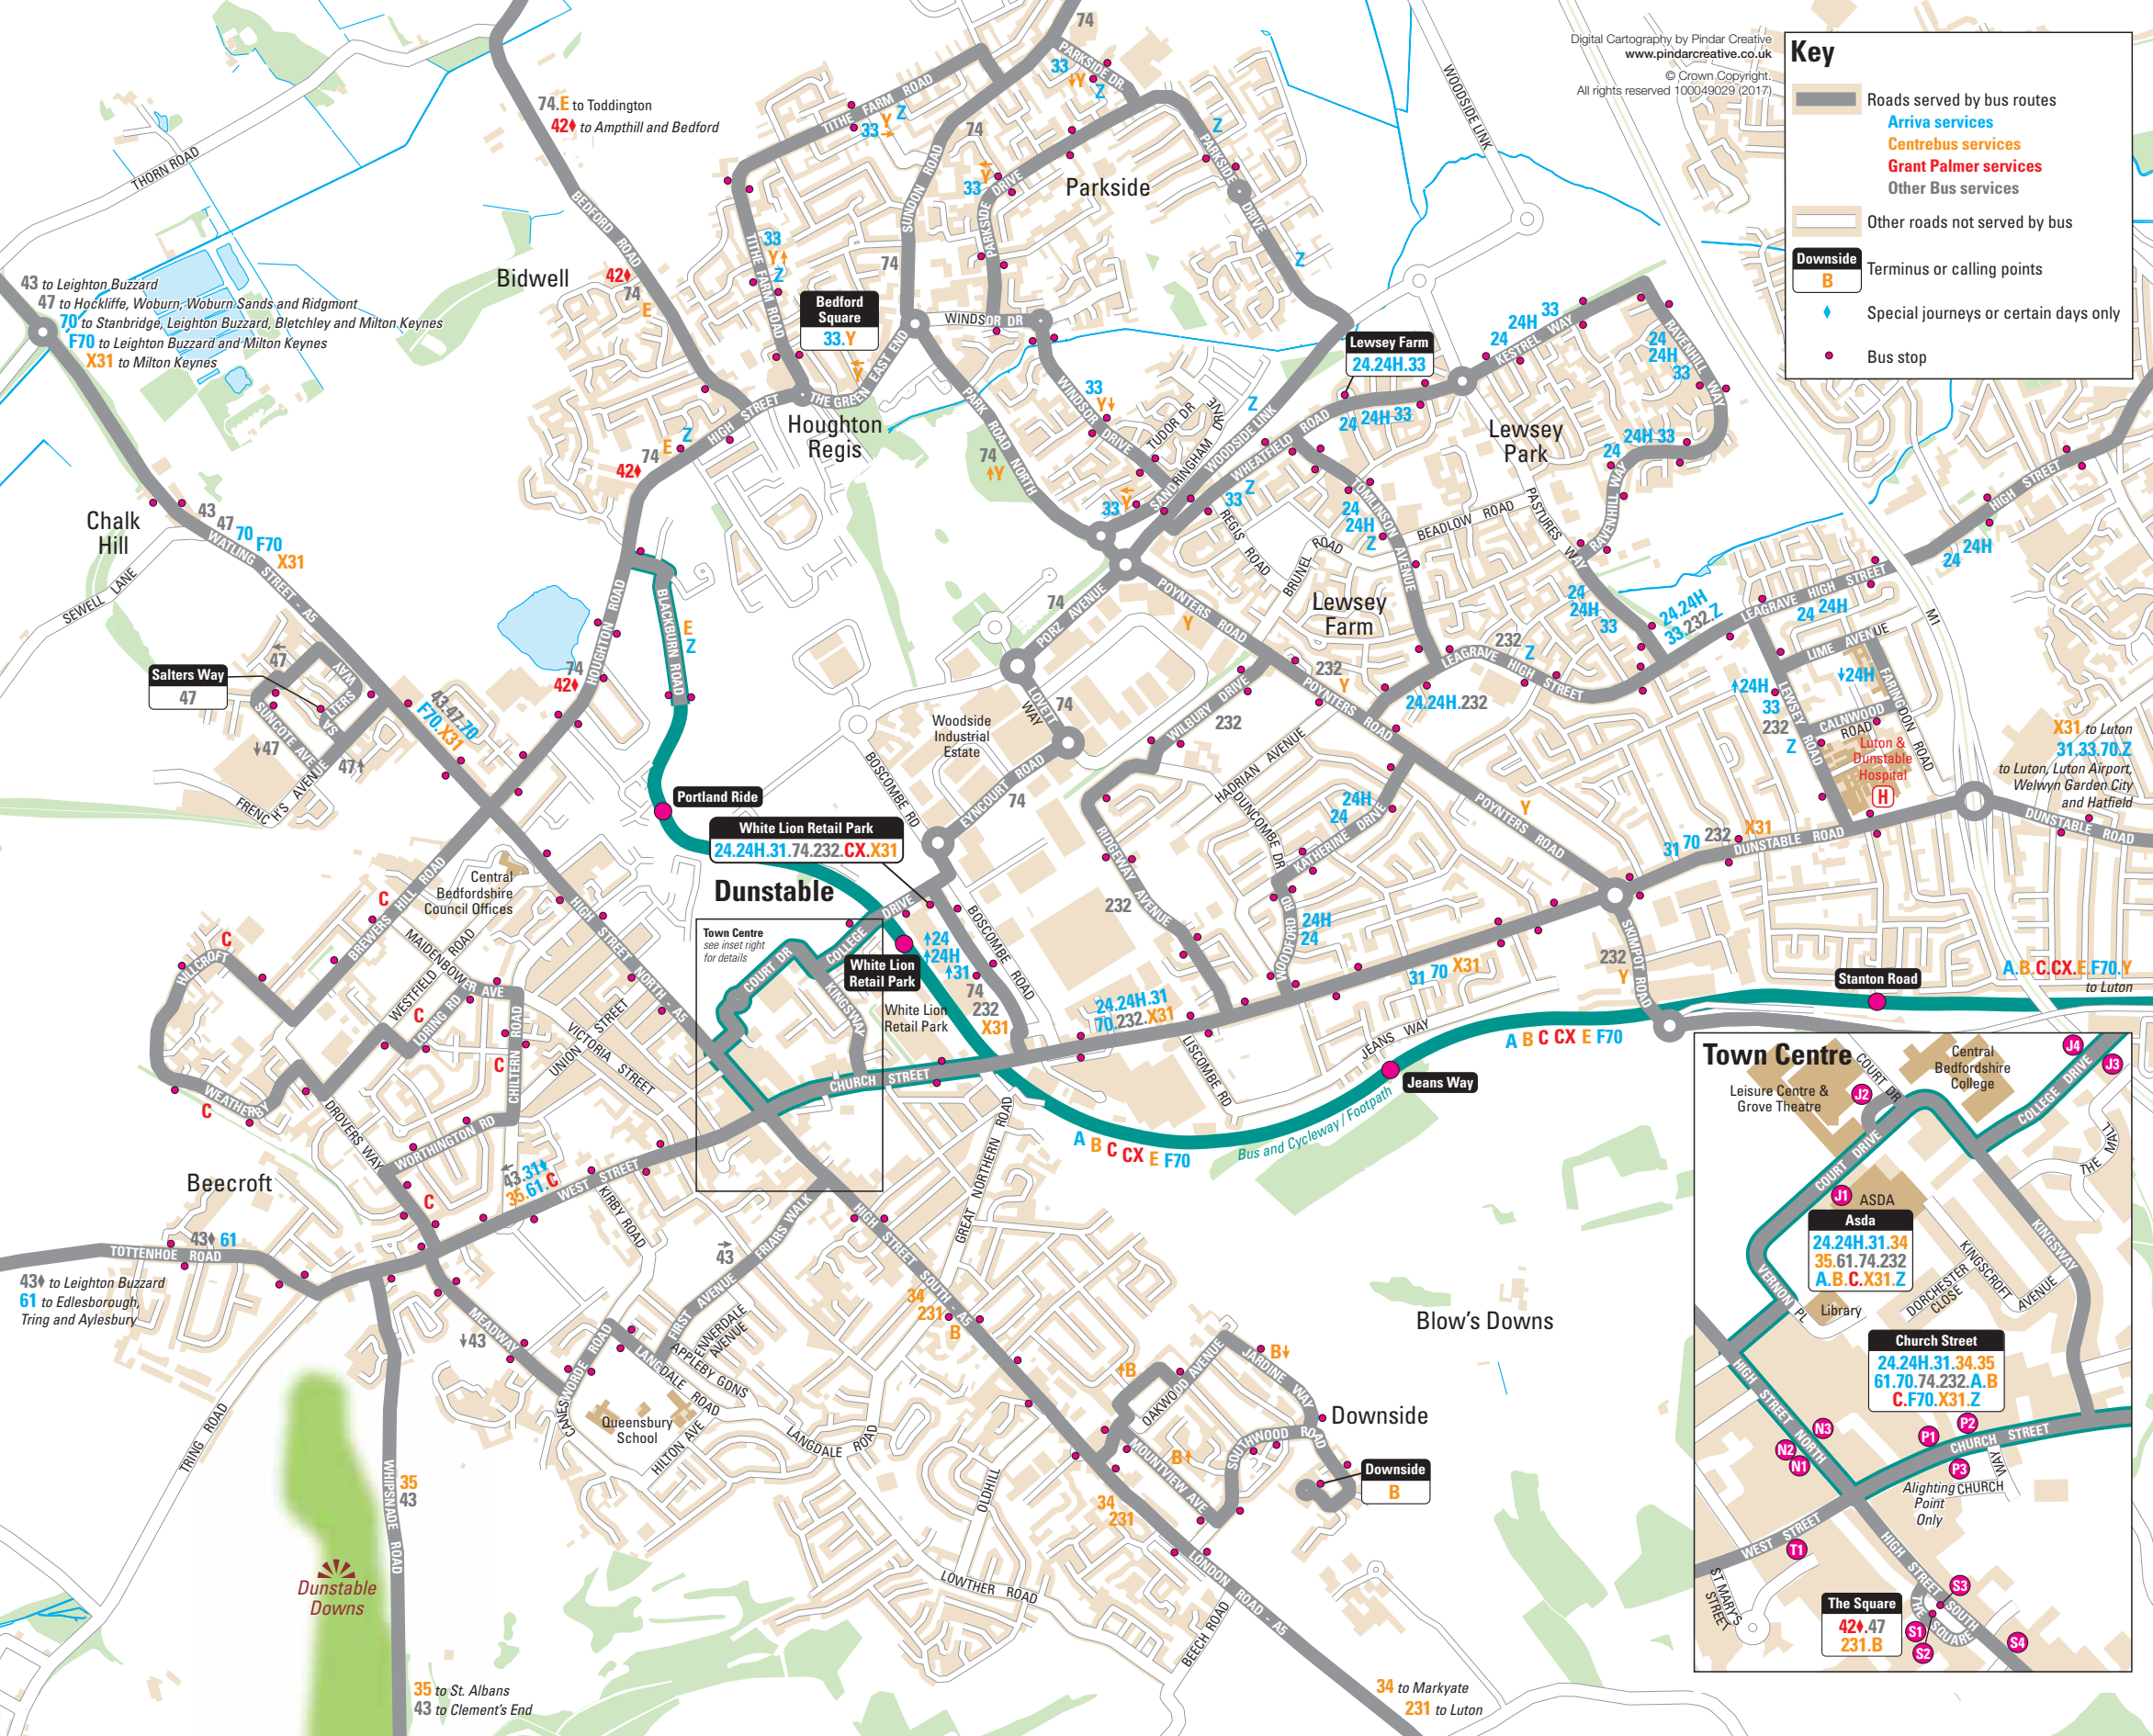

Key

- Roads served by bus routes
- Arriva services
- Centrebus services
- Grant Palmer services
- Other Bus services
- Other roads not served by bus
- Downside
- B Terminus or calling points
- Special journeys or certain days only
- Bus stop

Town Centre
 see inset right for details

Town Centre

- Leisure Centre & Grove Theatre
- ASDA
- Library
- Church Street
- Church Street
- Aligning CHURCH Point Only
- The Square

35 to St. Albans
 43 to Clement's End

34 to Markyate
 231 to Luton

X31 to Luton
 31, 33, 70, Z
 to Luton, Luton Airport,
 Welwyn Garden City
 and Hatfield

43 to Leighton Buzzard
 47 to Hockliffe, Woburn, Woburn Sands and Ridgmont
 70 to Stanbridge, Leighton Buzzard, Bletchley and Milton Keynes
 F70 to Leighton Buzzard and Milton Keynes
 X31 to Milton Keynes

43 to Leighton Buzzard
 61 to Edlesborough,
 Tring and Aylesbury