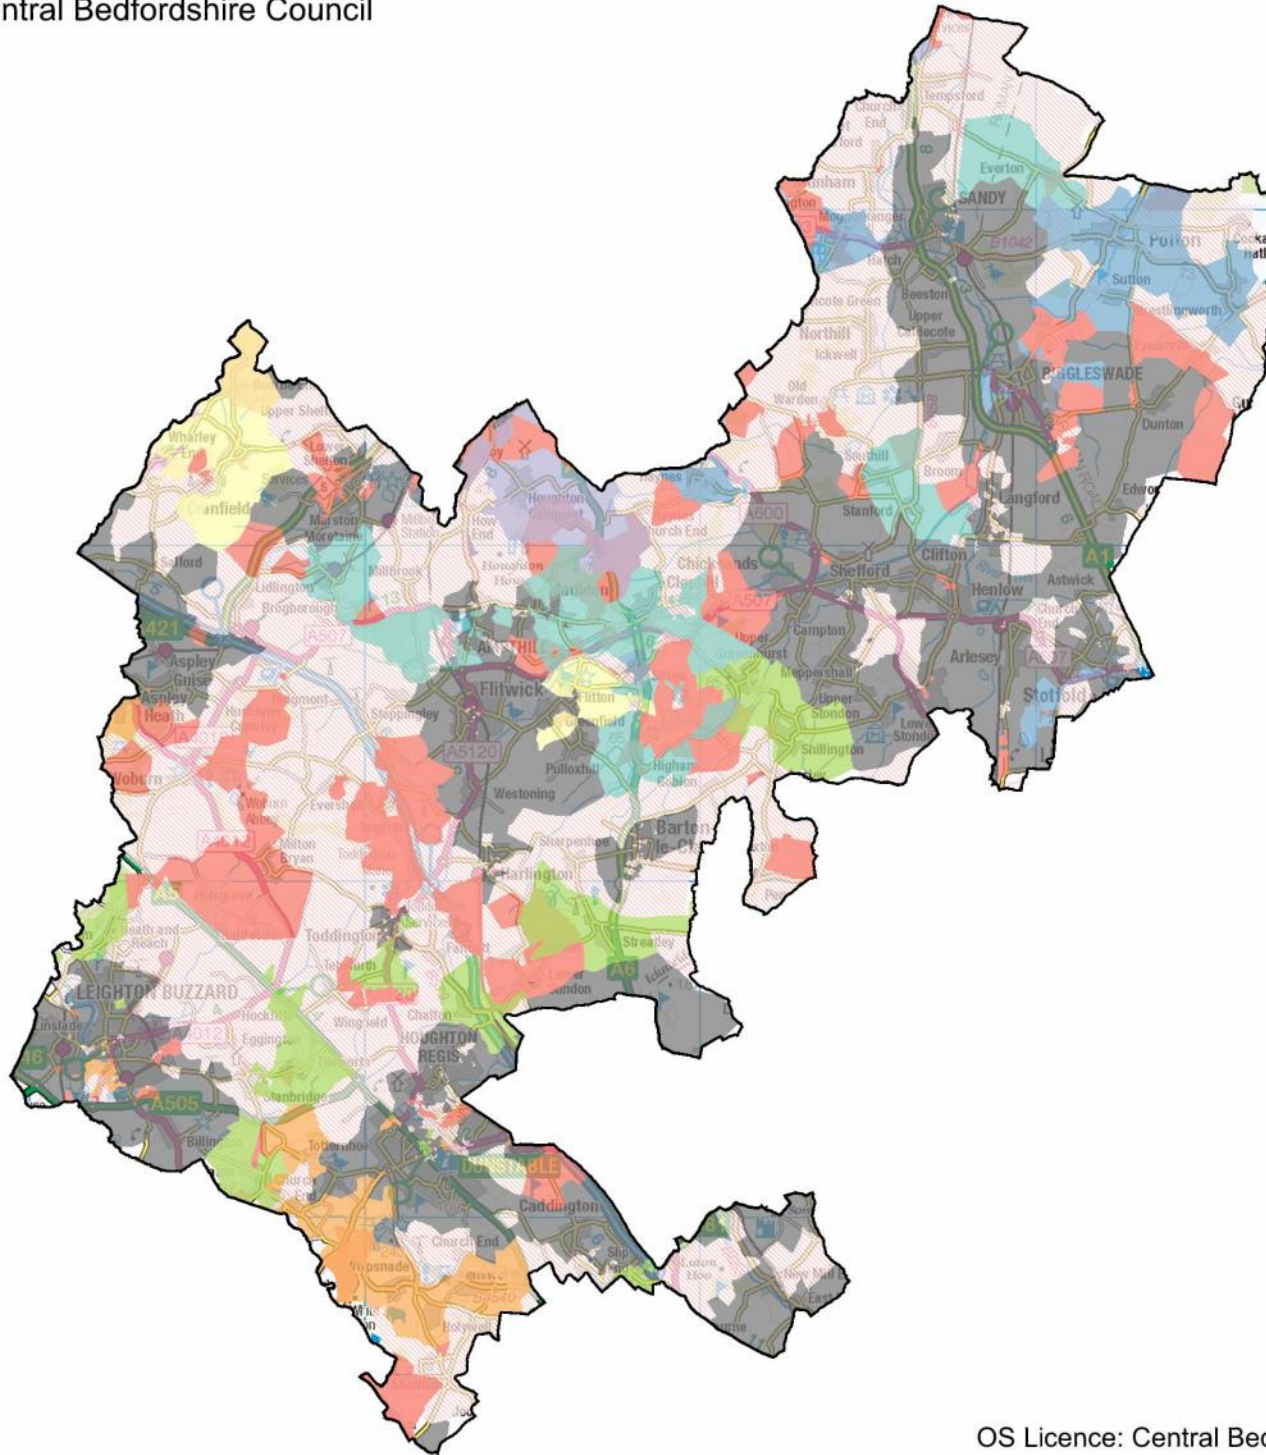

Central Superfast Broadband Project - Indicative Phasing (as at December 2013)
 Central Bedfordshire Council

Legend

-  Project Area
-  Superfast Broadband already available or in suppliers' commercial deployment plans NB There are known gaps in this indicated coverage. Gaps may be addressed by other project work or in a Superfast Extension Project for 2017/18.
-  Phase 1 - Superfast anticipated to be available between July 2014 and December 2014
-  Phase 2 - Superfast anticipated to be available between October 2014 and March 2015
-  Phase 3 - Superfast anticipated to be available between January 2015 and June 2015
-  Phase 4 - Superfast anticipated to be available between April 2015 and September 2015
-  Phase 5 - Superfast anticipated to be available between July 2015 and December 2015
-  Phase 6 - Superfast anticipated to be available between October 2015 and March 2016
-  Phase 7 - Superfast anticipated to be available between January 2016 and June 2016
-  Phase 8 - Provision of basic infrastructure in 2016 to deliver a minimum of 2Mbps. Possible Superfast Extension Project area (2017/18)
-  A basic service (minimum 2Mbit/s) is already available. Possible Superfast Extension Project area (2017/18)

NB Phasing may change as survey work and implementation progresses and areas may be brought forward or pushed back as circumstances determine within the overall aim of delivering the maximum superfast coverage with the resources available.